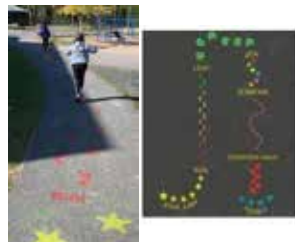

**100 Chart**  
W 11'3" x L 11'3"  
4-5 cans

**Mirror Me**  
W 5' x L 10'  
7 colors

**Wall Toss/Target Shoot**  
W 2' 6" x L 2'6"  
1 can

**Basketball Shooter Circles**  
Various sizes  
1 can

**Powerplay Hopscotch**  
W 5' x L 13'  
~ 2-3 cans

**Basketball Key**  
W 13' x L 25'  
1-2 cans

**Agility Ladder**  
W 3'4" x L 15'  
1 can

**Goalie Wall Target**  
W 6' x L 8'  
~ 2 cans

**Fitness Action Circles**  
Add these actions to your fitness path  
5-6 colours