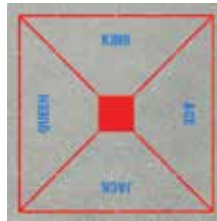

## STENCIL PROGRAM

Add fun and active games to your play space. You provide the paint, we provide the stencils on loan.

**Four Square**  
W 14' x L 14'  
~ 2 cans  
Most popular!

**King's Court**  
W 18' 6" x L 18' 6"  
1 can  
Very popular!

**100 Chart**  
W 11'3" x L 11'3"  
4-5 cans

**Mirror Me**  
W 5' x L 10'  
7 colors

**Wall Toss/Target Shoot**  
W 2' 6" x L 2'6"  
1 can

**Basketball Shooter Circles**  
Various sizes  
1 can

**Powerplay Hopscotch**  
W 5' x L 13'  
~ 2-3 cans